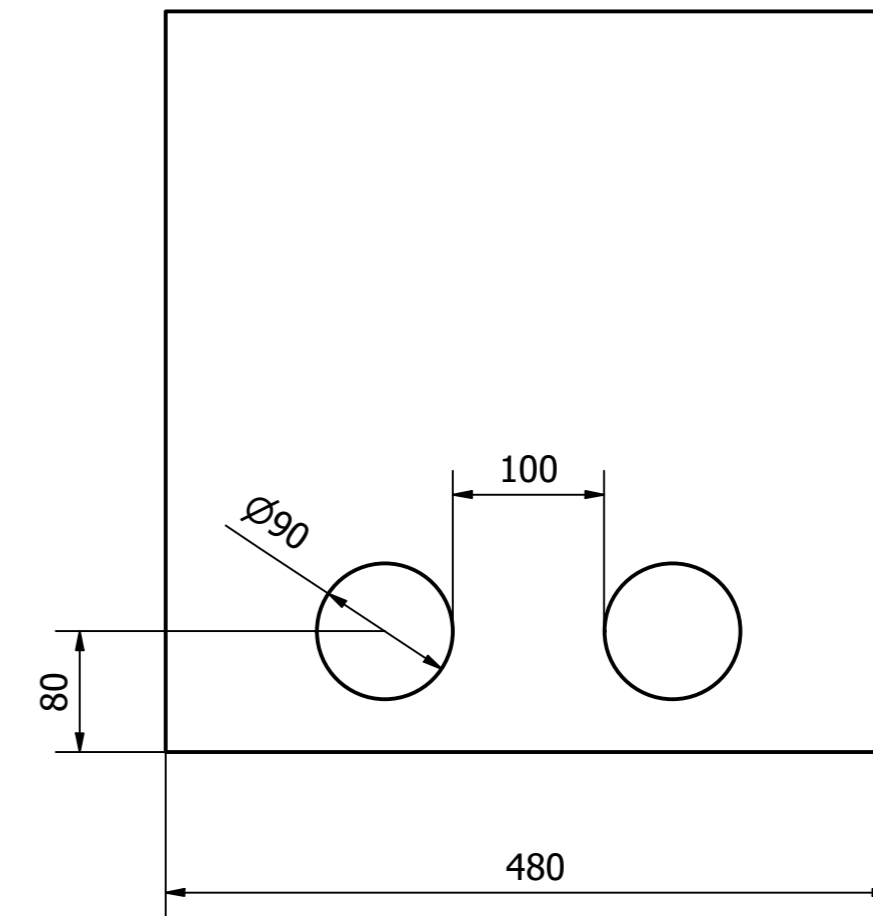

INLET

SIDE

OUTLET

FREE 20

Designed by	Checked by	Approved by	Date	Create Date
FREE Drum Filter	Lam Nguyen	Tu Tran Anh	01 OCT. 2021	01 JUN. 2021
REAL LINK CO., LTD.		FREE 20 LAYOUT		
			Edition	
			2.0	