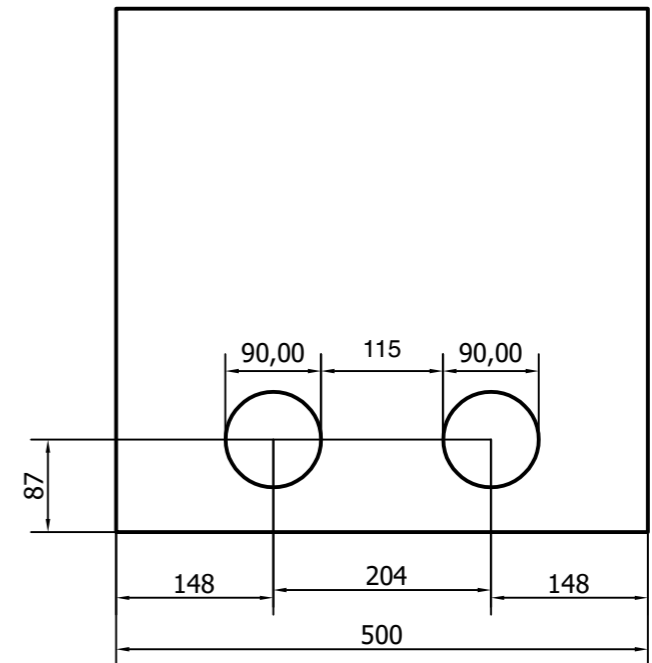

INLET

SIDE

OUTLET

FREE 20s

Designed by FREE Drum Filter	Checked by Lam Nguyen	Approved by Tu Tran Anh	Date 31 MAY 2022	Create Date 15 MAY 2022
REAL LINK CO., LTD.		FREE 20s LAYOUT		
		Edition 2.0		