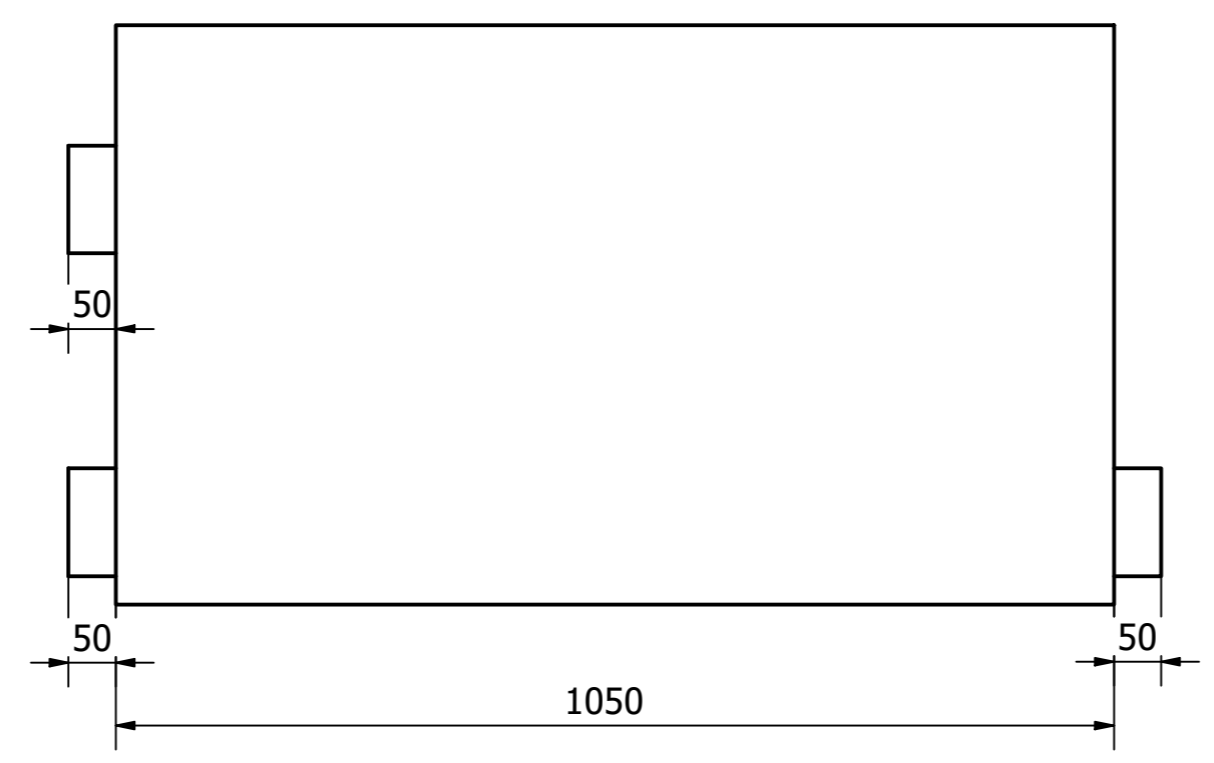

INLET

SIDE

OUTLET

FREE 160

Designed by FREE Drum Filter	Checked by Lam Nguyen	Approved by Tu Tran Anh	Date 01 OCT. 2021	Create Date 01 JUN. 2021
REAL LINK CO., LTD.		FREE 160 LAYOUT		
			Edition 2.0	