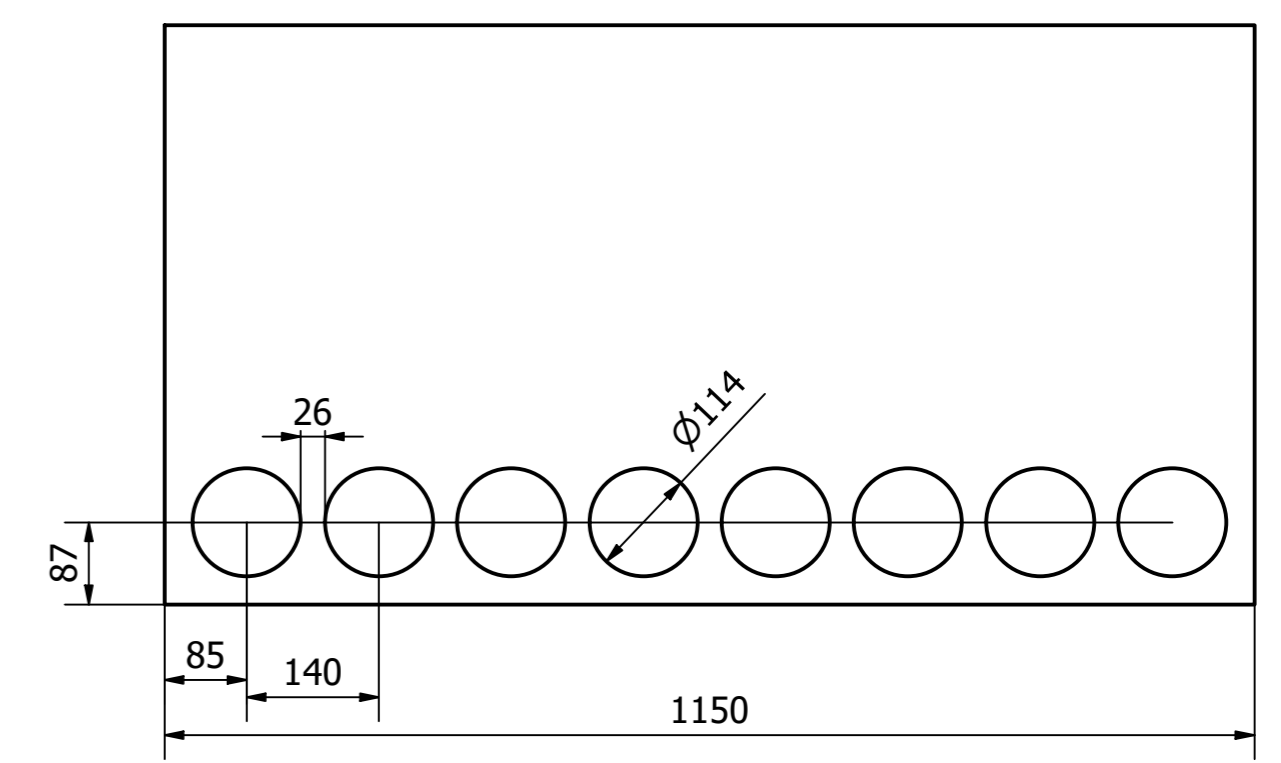

INLET

SIDE

OUTLET

FREE 160

Designed by FREE Drum Filter	Checked by Lam Nguyen	Approved by Tu Tran Anh	Date 01 OCT. 2021	Create Date 01 JUN. 2021
REAL LINK CO., LTD.		FREE 160 LAYOUT		
			Edition 2.0	