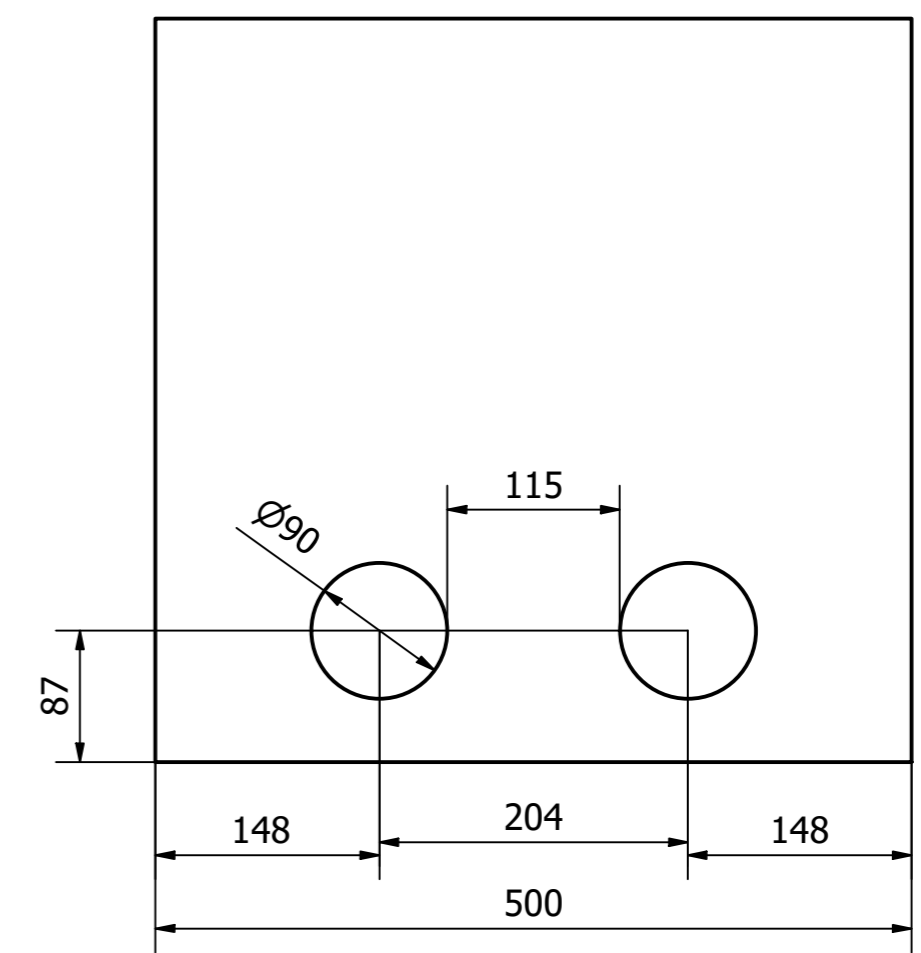

INLET

SIDE

OUTLET

# FREE 20s

Designed by FREE Drum Filter	Checked by Lam Nguyen	Approved by Tu Tran Anh	Date 31 MAY. 2022	Create Date 15 MAY. 2022
REAL LINK CO., LTD.		FREE 20s LAYOUT		
			Edition 2.0	