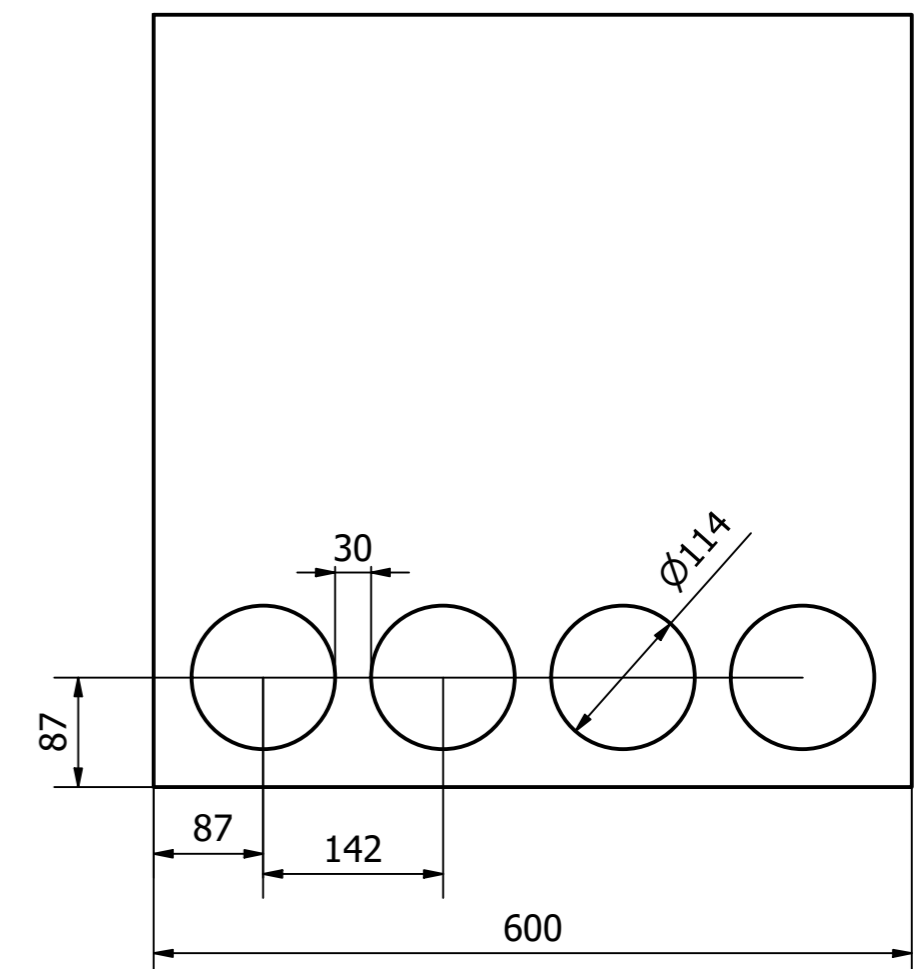

INLET

SIDE

OUTLET

FREE 60

Designed by FREE Drum Filter	Checked by Lam Nguyen	Approved by Tu Tran Anh	Date 01 OCT. 2021	Create Date 01 JUN. 2021
REAL LINK CO., LTD.		FREE 60 LAYOUT		
			Edition 2.0	