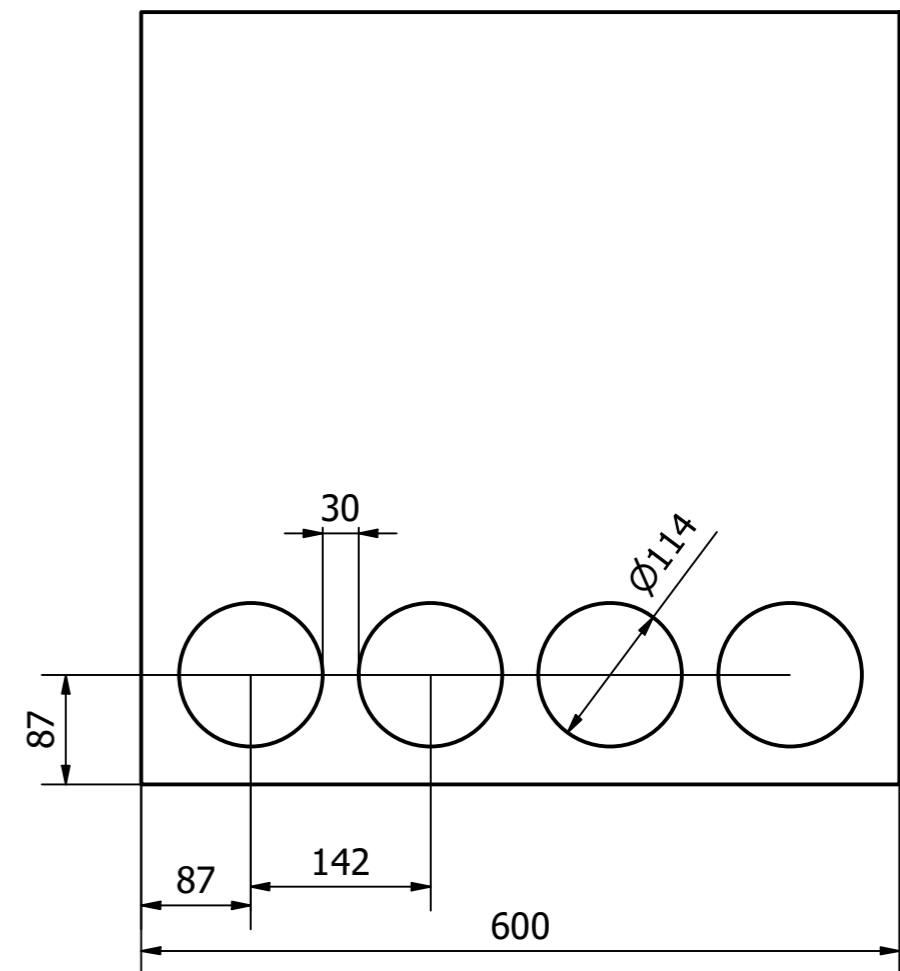

INLET

SIDE

OUTLET

FREE 80

Designed by FREE Drum Filter	Checked by Lam Nguyen	Approved by Tu Tran Anh	Date 01 OCT. 2021	Create Date 01 JUN. 2021
REAL LINK CO., LTD.		FREE 80 LAYOUT		
			Edition 2.0	