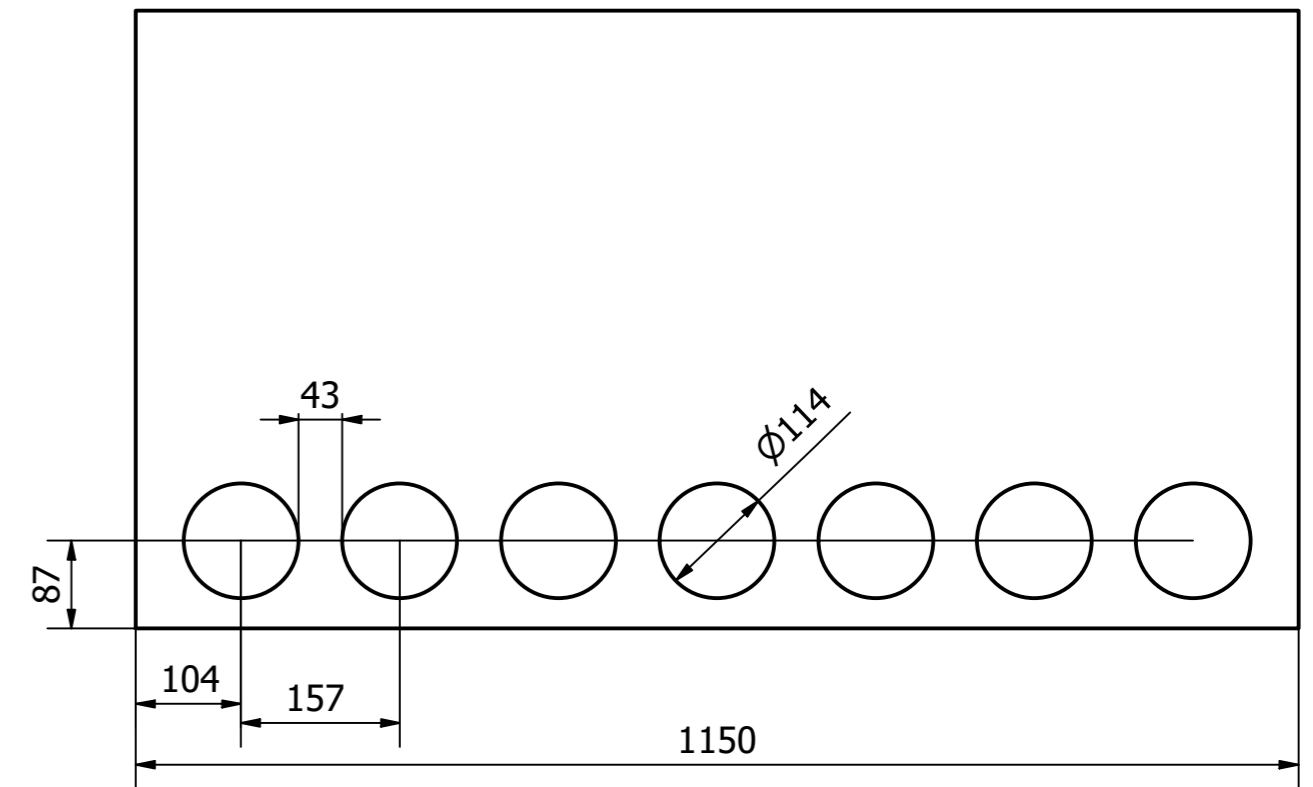

INLET

SIDE

OUTLET

# FREE 120

Designed by	Checked by	Approved by	Date	Create Date
FREE Drum Filter	Lam Nguyen	Tu Tran Anh	01 OCT. 2021	01 JUN. 2021
REAL LINK CO., LTD.		FREE 120 LAYOUT		
			Edition	
			2.0	