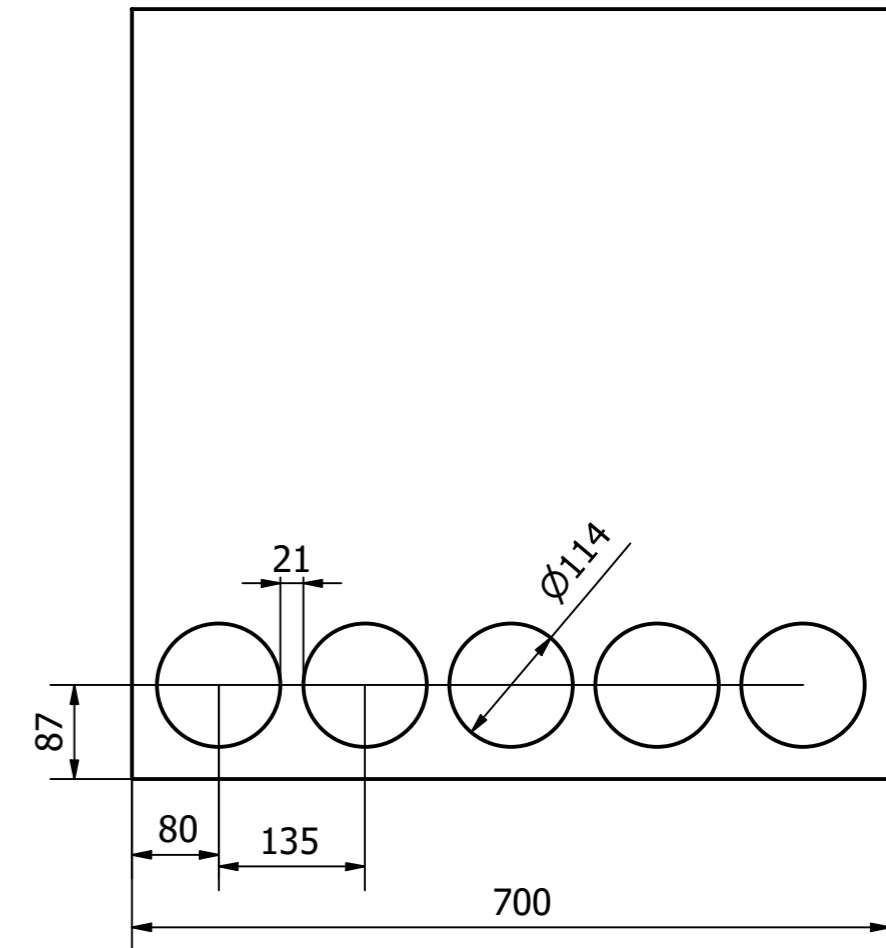

INLET

SIDE

OUTLET

FREE 100

Designed by FREE Drum Filter	Checked by Lam Nguyen	Approved by Tu Tran Anh	Date 01 OCT. 2021	Create Date 01 JUN. 2021
REAL LINK CO., LTD.		FREE 100 LAYOUT		
			Edition 2.0	